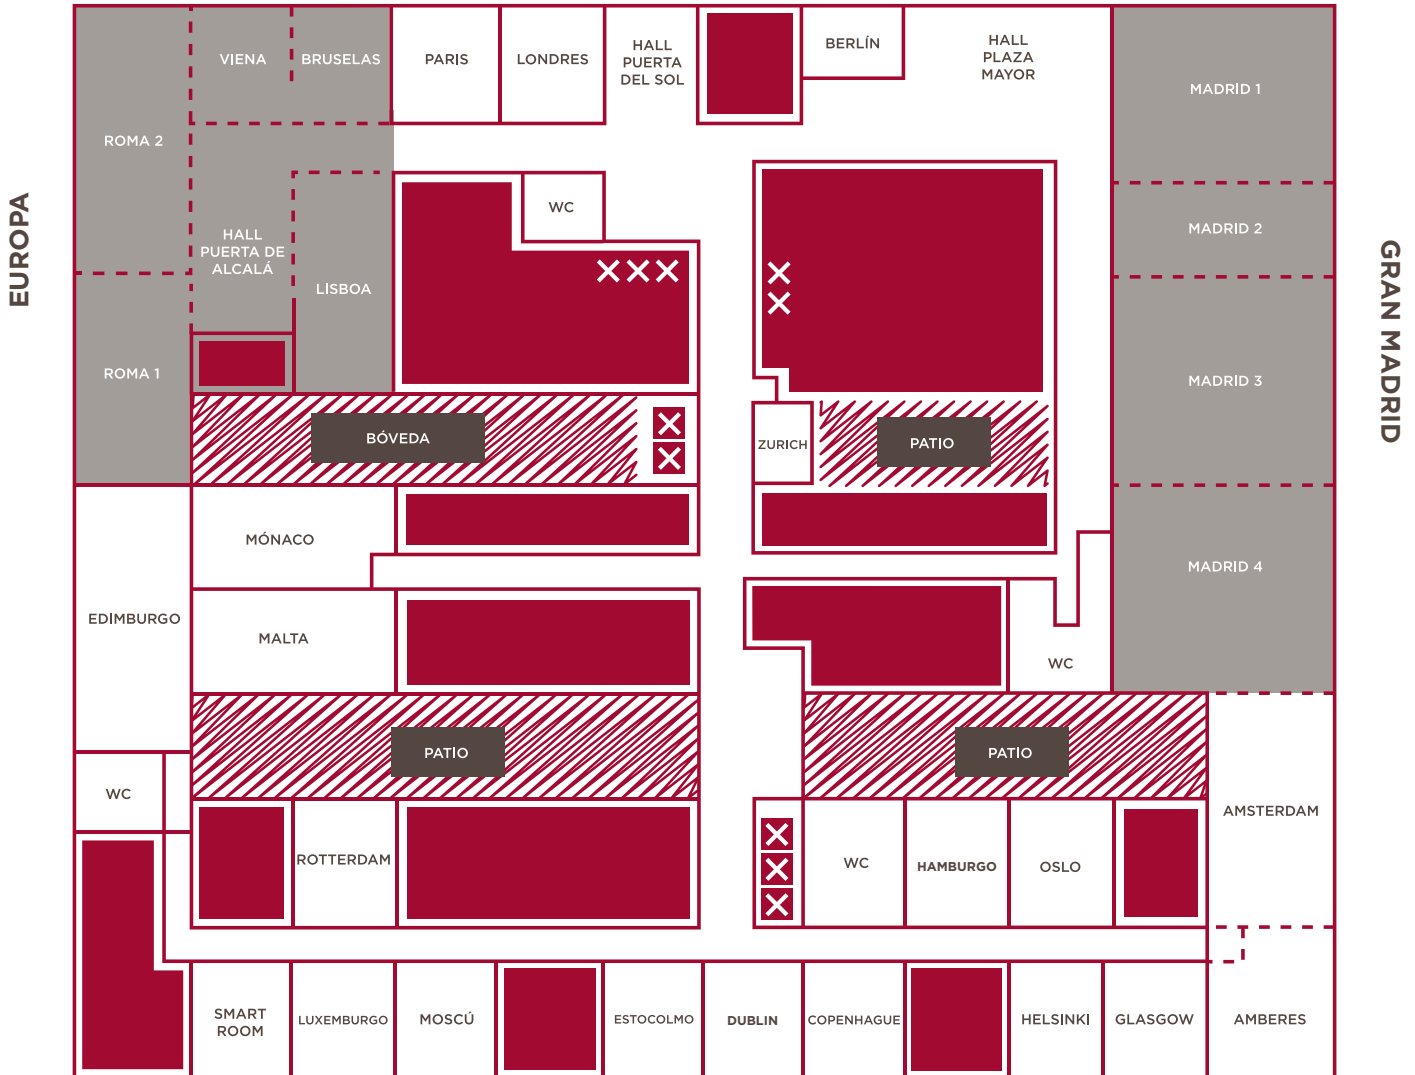

NH COLLECTION

MADRID • EUROBUILDING

FLOOR PC (1)

NÓRDICOS

FUNCTION ROOMS AND CAPACITIES

ROOM NAME	HEIGHT (m)	AREA (m²)	Cocktail	Board Room	Banquet	School	Theatre	U-shape	Cabaret	NATURAL LIGHT
Gran Madrid (Madrid 1+2+3+4) + Benelux	2,5/2,9	1074	1100	212	780	720	1340	230	518	☒
Gran Madrid (Madrid 1+2+3+4)	2,5/2,9	813	900	152	620	600	1140	142	420	☒
Madrid 1+2+3	2,5/2,9	566	580	90	500	400	800	100	308	☒
Madrid 1	2,9	202	160	38	140	100	180	45	70	☒
Madrid 2	2,9	119	100	34	80	70	110	41	56	☒